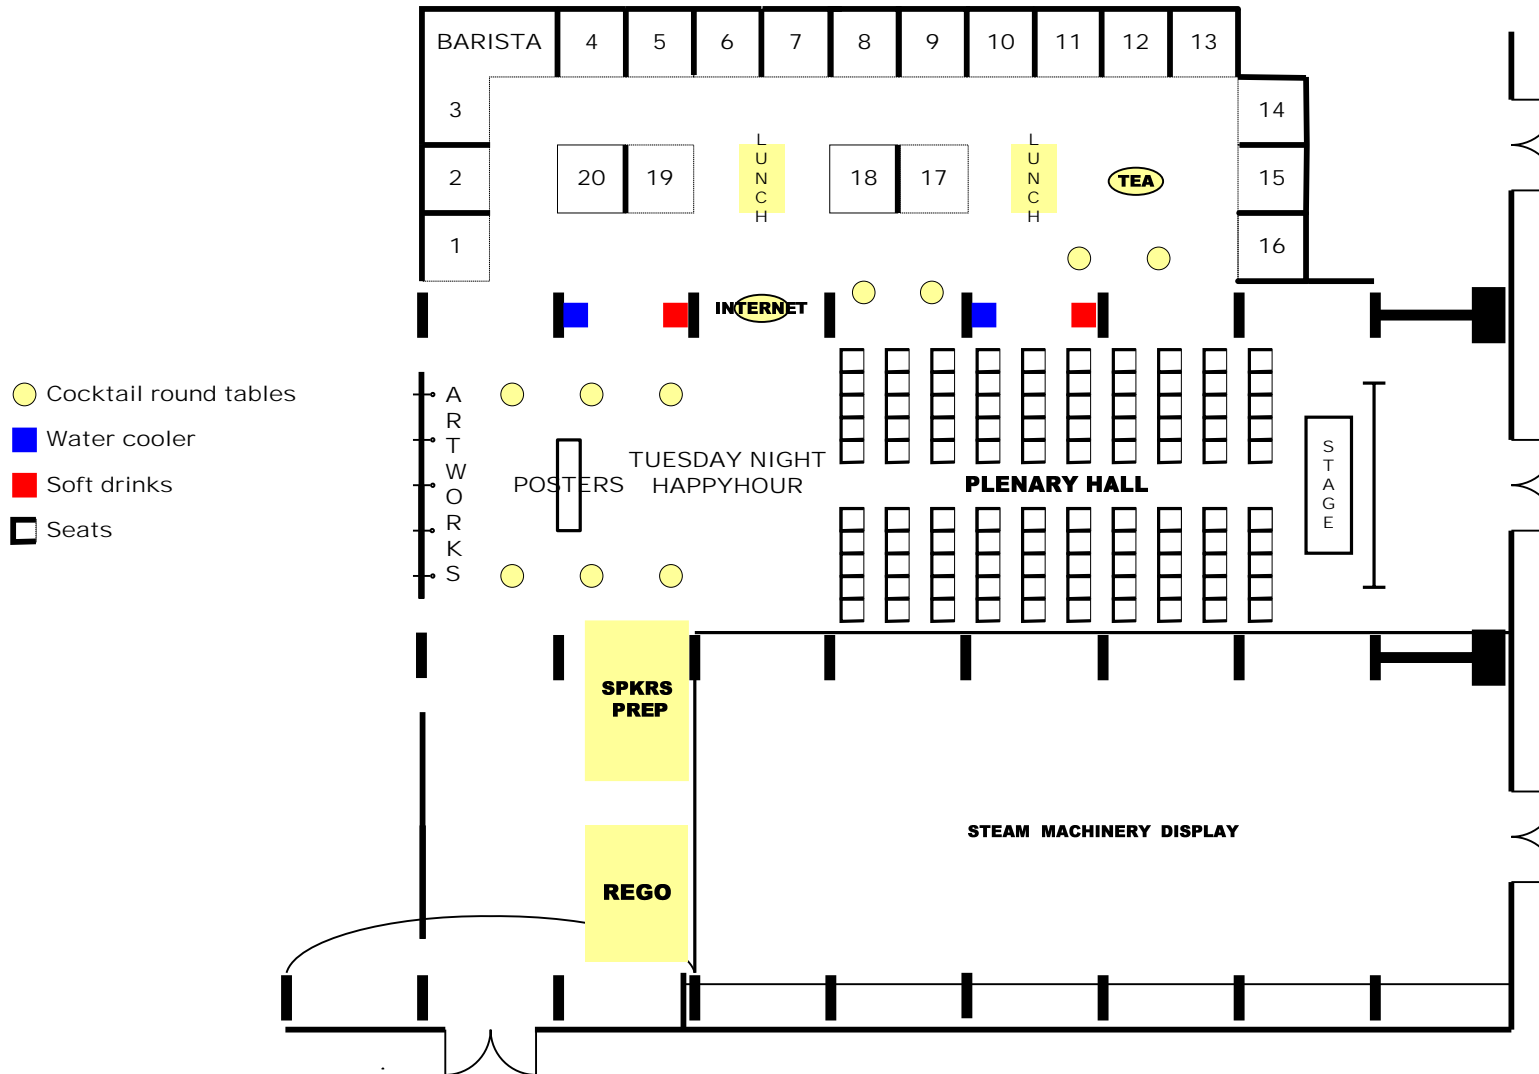

EcoForum Exhibition 2010

Tuesday, 23rd & Wednesday 24th February 2010

Tuesday, 23rd February 2010

0830 - 0920 breakfast plenary
0930 - 1030 sessions
1030 - 1115 refreshments
1115 - 1245 sessions
1245 - 1415 lunch
1415 - 1545 sessions
1545 - 1630 refreshments
1630 - 1730 sessions
1730 - 1830 happy hour

Wednesday, 24th February 2010

0830 - 0920 breakfast plenary
0930 - 1030 sessions
1030 - 1115 refreshments
1115 - 1245 sessions
1245 - 1415 lunch
1415 - 1545 sessions
1545 - 1630 refreshments
1630 - 1730 sessions
1630 - 2300 exhibition dismantle

Exhibition Hall
Australian Technology Park Conference Centre